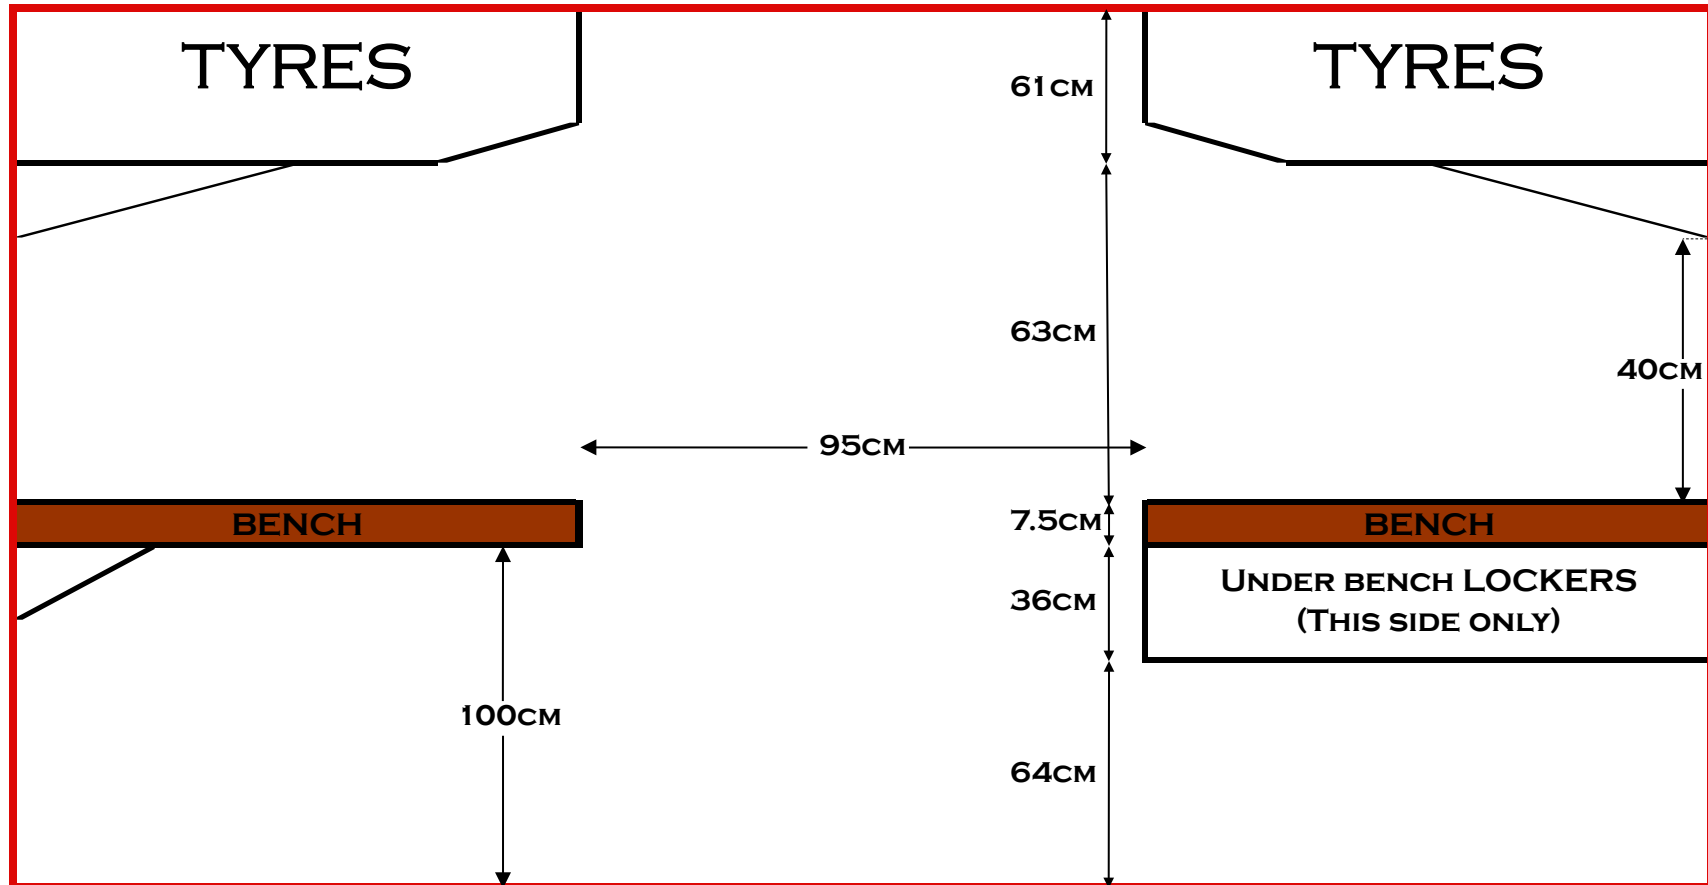

CRANE FRUEHAUF TRAILER

TOTAL INTERIOR LENGTH - 1070CM
TOP DECK 840CM
SINGLE SEATER BENCH 540CM
(UNDER LIGHTS)
REAR BENCH 300CM
ENTRY WIDTH - 217CM

7 UNDER BENCH LOCKERS
27 LISTA DRAWERS IN 3 CHESTS
LISTA LENGTH (TOTAL) - 230CM
ALL LENGTHS NEED CHECKING BEFORE